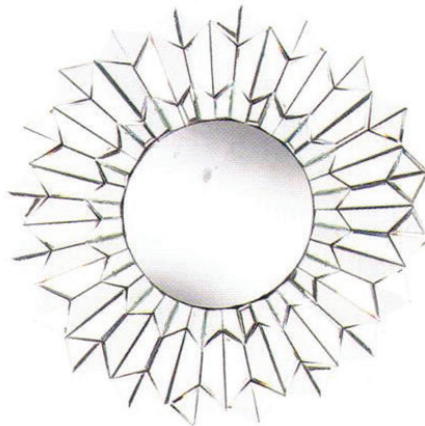

PUBLICATION
IDEAL HOME

COUNTRY
UK

DATE
12.2016

PROJECT
WATERFORD -
REBEL COLLECTION

WHAT'S NEW

COOL ACCESSORY
Plato desk lamp,
£165, Pooky

SERIOUSLY CHIC
Rebel decanter, £120,
Waterford range, John Lewis

THE
BIG
CHRISTMAS
edit

STAR BUY
Sky-watcher Explorer telescope,
£479, Royal Museums Greenwich

PERFECT FOR PAMPERING
Ecru bathrobe, £120,
The Linen Works

MAKE A STATEMENT
Mirrored Constellation mirror,
£375, Laura Ashley

WINTER WARMER
All-over star throw, £140,
Gant range, Amara

ON YOUR BIKE
Somerset bike, £249,
Pendleton range, Halfords

GOLDEN GLAMOUR
Lips four-wheel cabin suitcase, £195,
Lulu Guinness range, House of Fraser

FEATURE HOLLY WALSH

FIND MORE BRILLIANT GIFT
IDEAS IN IDEAL HOME'S
COMPLETE GUIDE TO CHRISTMAS